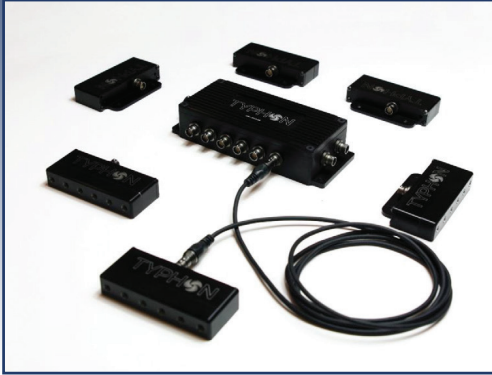

CTS-TYPHON®

INFINITY

Typhon Infinity is a modular electronically controlled distraction device with the ability to attach multiple heads, each providing five events with minimal flash, smoke, and fragmentation.

DS100

Typhon DS100 is specifically designed to be integrated onto mobile platforms where weight and complexity is kept to a minimum. The drone mounted DS100 provides a 5 report event (5 flashbangs) at 170dB.

MoE

MoE is a wired controlled electronic distraction device which provides five events with minimal flash, smoke, and fragmentation.

GMoE

GMoE wired or RF controlled electronic devices assist with glass entry with minimal sound, smoke, and fragmentation.

ZETA

Zeta is an electronically controlled distraction device which provides five events with minimal flash, smoke, and fragmentation.

ZETA RF

Zeta RF is a remotely controlled electronic distraction device which provides five events with minimal flash, smoke, and fragmentation.