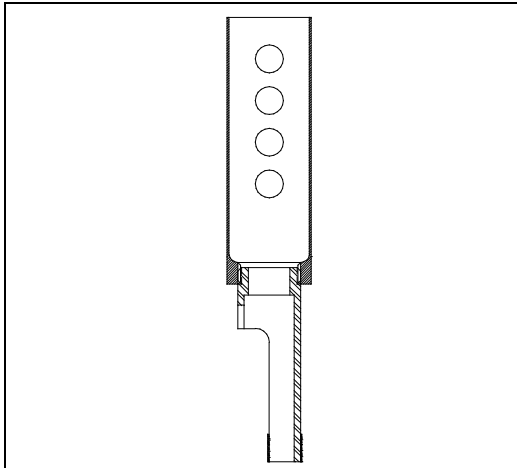

MODEL No.	DESCRIPTION:
LC8	8 Series & Standoff Launching Cup
	Revision B 10/18

NOT TO SCALE

**WARNING:** CSI manufactures a variety of CTS less lethal products which are under pressure, pyrotechnic, incendiary, emit projectiles, generate smoke, or are explosive in nature. When used in accordance with CTS training guidelines and the individual agency's policy, they are intended to cause varying degrees of pain and injury, which are temporary. These products are restricted to law enforcement, corrections, and military personnel and are used to gain compliance, disperse crowds, restore order, or temporarily incapacitate dangerous persons. In rare circumstances, if used incorrectly, CTS less-lethal products may cause damage to property, serious bodily injury or death. Therefore, any person using the force option depicted on this page should receive proper training to ensure the safest and most effective use.

## PHYSICAL & OPERATIONAL

Type	Launching Cup / Stand-Off Device
Caliber	12 GA
Weapon Compatibility	Shotgun w/ Low Profile Sight
Grenade Compatibility	All CTS 8 Series Grenades
Overall Length	8.0" (203.2 mm)
Inside Cup Diameter	1.44" (36.5 mm)
Overall Weight	105 gm
Material	Aluminum Alloy
Warranty	5 Years from Shipment Date

\*For compatibility, the length of the barrel beyond the tube nut of the magazine should be at least 3.25" (8.25 cm) and the front must be of sufficient low profile to allow the adapter with barrel clamp to fit over the top. Bead sights are the most compatible. The Model LC8 can also double as a stand-off device for 12GA breaching rounds.