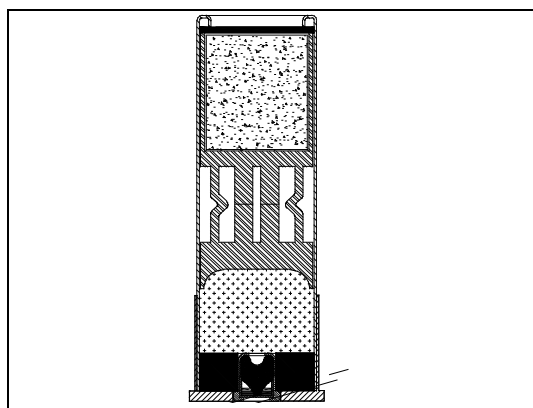

MODEL No.	DESCRIPTION:
2570	12GA Door Breacher
	Revision D 5/21

NOT TO SCALE

PHYSICAL & OPERATIONAL	
Type	Ballistic Breaching Round
Caliber	12 GA
Weapon Compatibility*	Cylinder Bore w/ Stand Off Device
Cartridge Length	2.45" (62.2 mm)
Projectile Weight	19-21 gm
Projectile Material	Zinc
Warranty	5 Years from Shipment Date
<p>All specifications are average and are subject to change without notice. All performance specifications are based on testing conducted in Jamestown, PA USA, At an elevation of 1,058 feet above sea level at ambient temperature conditions.</p>	